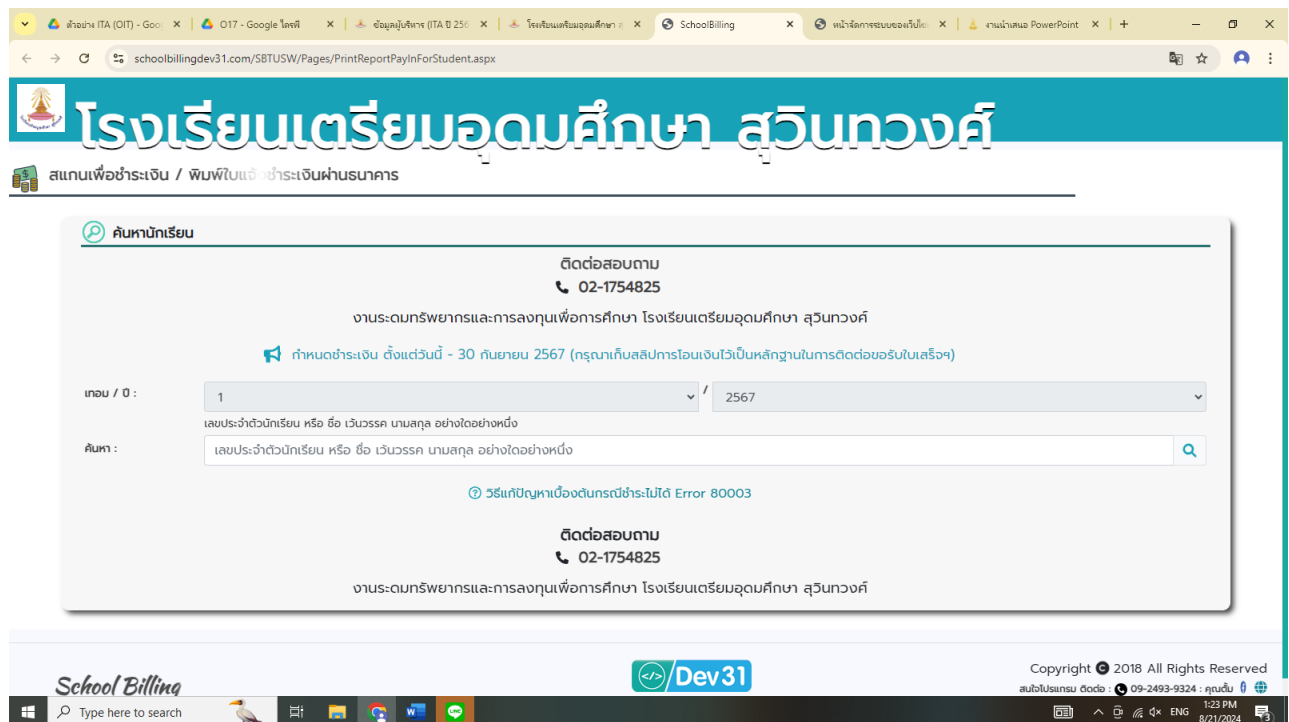

E-Service

<https://sites.google.com/view/reg-tusw/grade>

http://43.229.77.153/~ztrad/tus_conn34/

<https://sites.google.com/view/tuswstdcard/%E0%B8%AB%E0%B8%99%E0%B8%B2%E0%B9%81%E0%B8%A3%E0%B8%81?authuser=0>